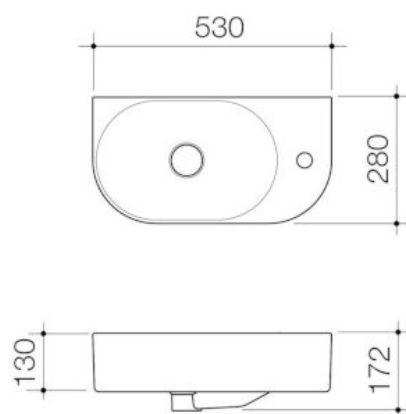

- **Available from November 2021
- Crafted from highly durable fine fire clay
- Thin rim design for a contemporary look
- Smooth stain-resistant surface
- Available in gloss white, matte black and matte white finishes
- Other matte finishes in green, grey, pink and speckled are available as special order
- 2.7L bowl capacity
- Non-overflow only
- Australian designed and engineered
- 20-year warranty
- Basins are supplied with ceramic pop-up waste plugs in matching colours, also compatible with Urbane II basin pop-up plugs and wastes (codes 687330-) and Vogue color bottle traps (codes 687294-)
- Match with Liano II tapware, or full Urbane II bathroom collection